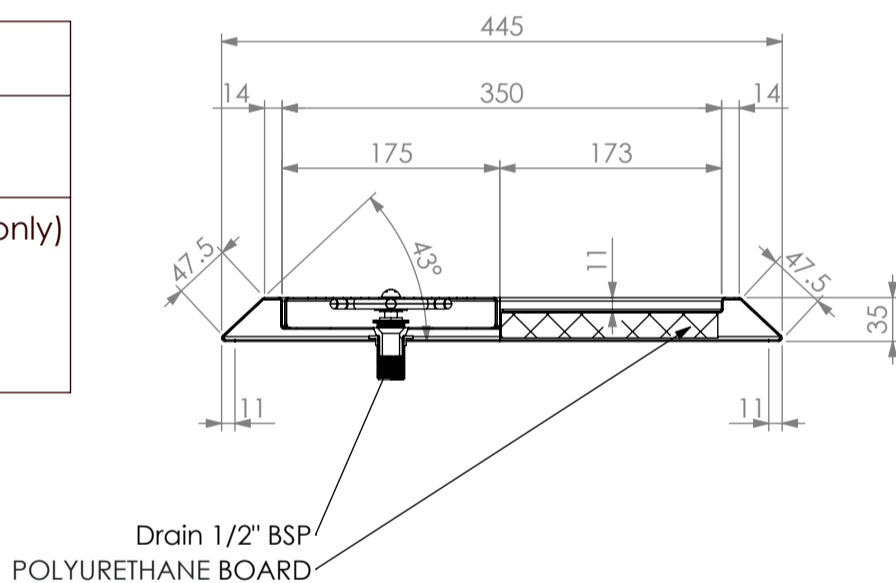

# SIMPLY STAINLESS

Modular Bar Solutions

WMTS.101  
WM-040293  
SIMPLY STAINLESS  
Model Number : SBM-CTBS-GR

**WITH GLASS RINSE**

**WITHOUT GLASS RINSE**

### SPECIFICATION

Material	- High quality 304 grade stainless steel. - 1.2mm gauge, no. 4 Finish.
Beer Station	- Fully integrated jug rinser Watermark approved. (GR Models only) - Stainless steel drip tray. - Polyurethane board for front attachment below. - 1/2" BSP drain spigot. - Chamfered lip.

	Countertop Beer Station	
	Product Code	Dimensions (mm)
<b>SBM-CTBS</b>	SBM-CTBS-0400	494x445
	SBM-CTBS-0600	694x445
	SBM-CTBS-0900	994x445
	SBM-CTBS-1200	1294x445
	SBM-CTBS-1500	1594x445
	SBM-CTBS-GR-0400	494x445
	SBM-CTBS-GR-0600	694x445
	SBM-CTBS-GR-0900	994x445
	SBM-CTBS-GR-1200	1294x445
	SBM-CTBS-GR-1500	1594x445